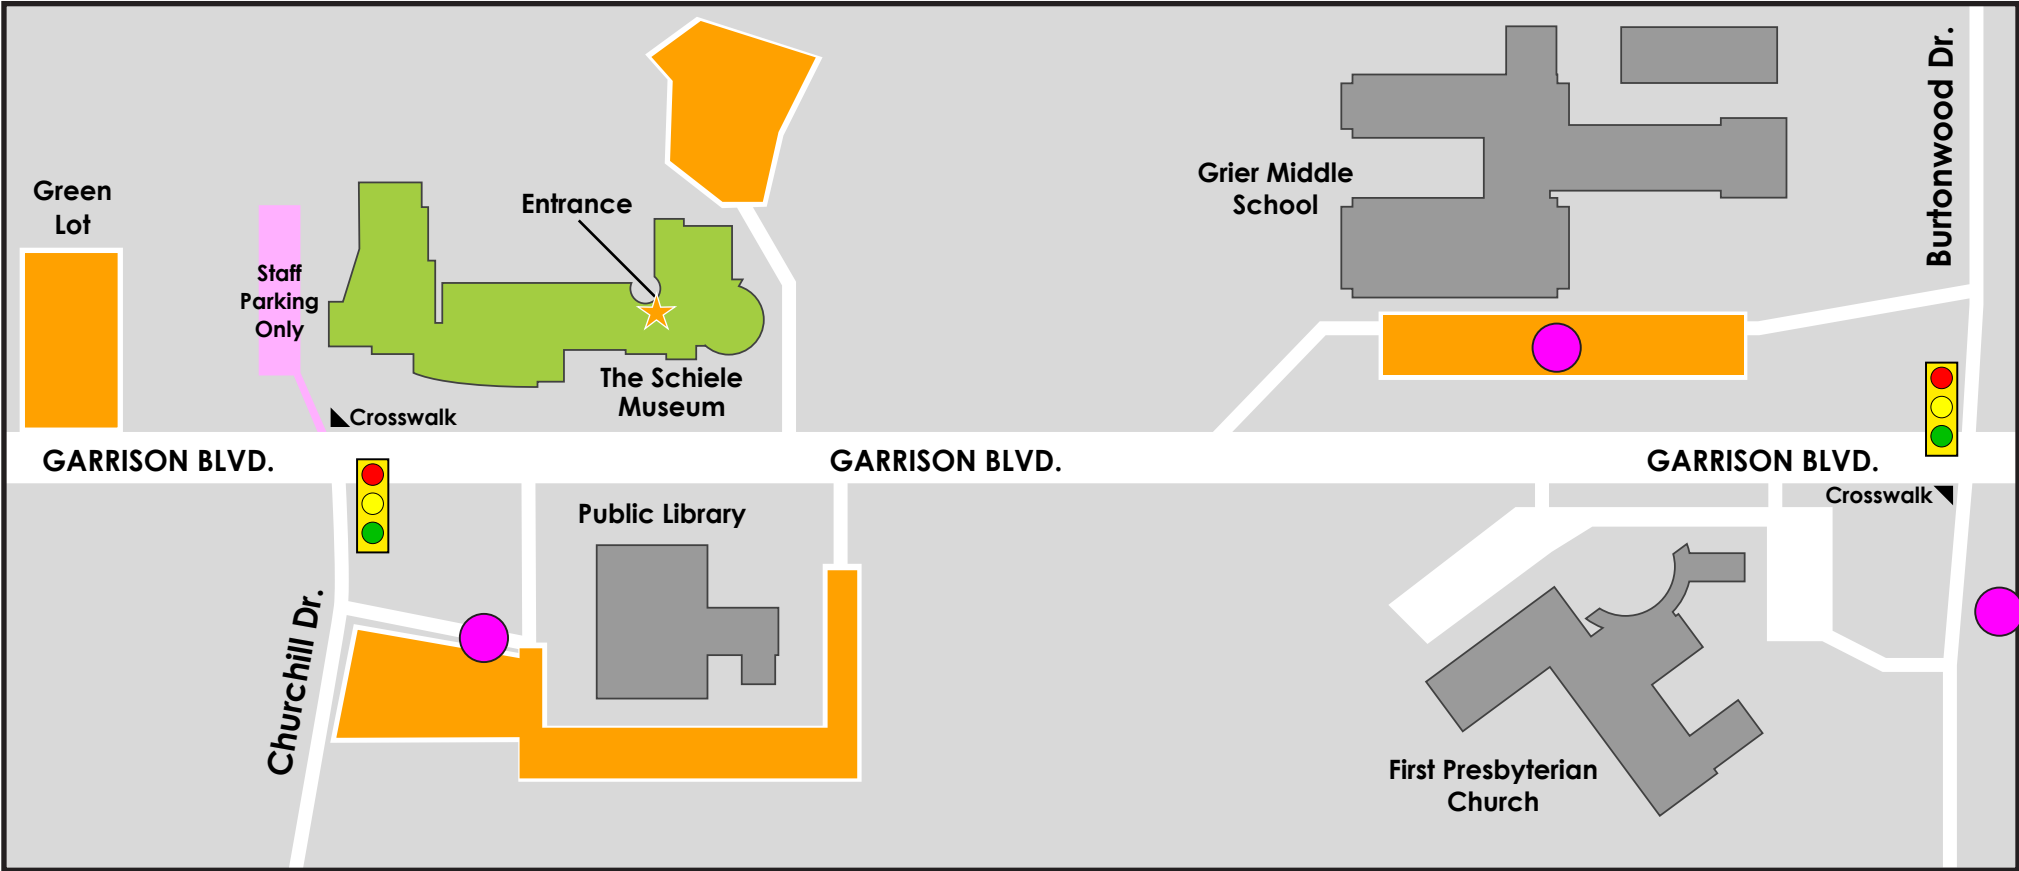

SCHIELE MUSEUM SPECIAL EVENT OVERFLOW PARKING MAP

 Continuous shuttle pick-ups

To OVERFLOW PARKING:

- To GREEN LOT turn RIGHT out of Museum parking lot
turn RIGHT 200 yards past light into lot
use sidewalk to walk to Museum
- To LIBRARY..... turn RIGHT out of Museum parking lot
turn LEFT at light onto CHURCHILL
turn LEFT into Library parking lot
use CROSSWALK to cross Garrison

- To GRIER turn LEFT out of Museum parking lot
turn LEFT at light onto BURTONWOOD
turn LEFT into Grier parking lot
use sidewalk to walk to Museum
- To FIRST PRESBYTERIAN turn LEFT out of Museum parking lot
turn RIGHT into Church parking lot
use CROSSWALK to cross Garrison

Use crosswalks to cross Garrison Blvd.

Please be considerate of where you park as other organizations may have events going on simultaneously.