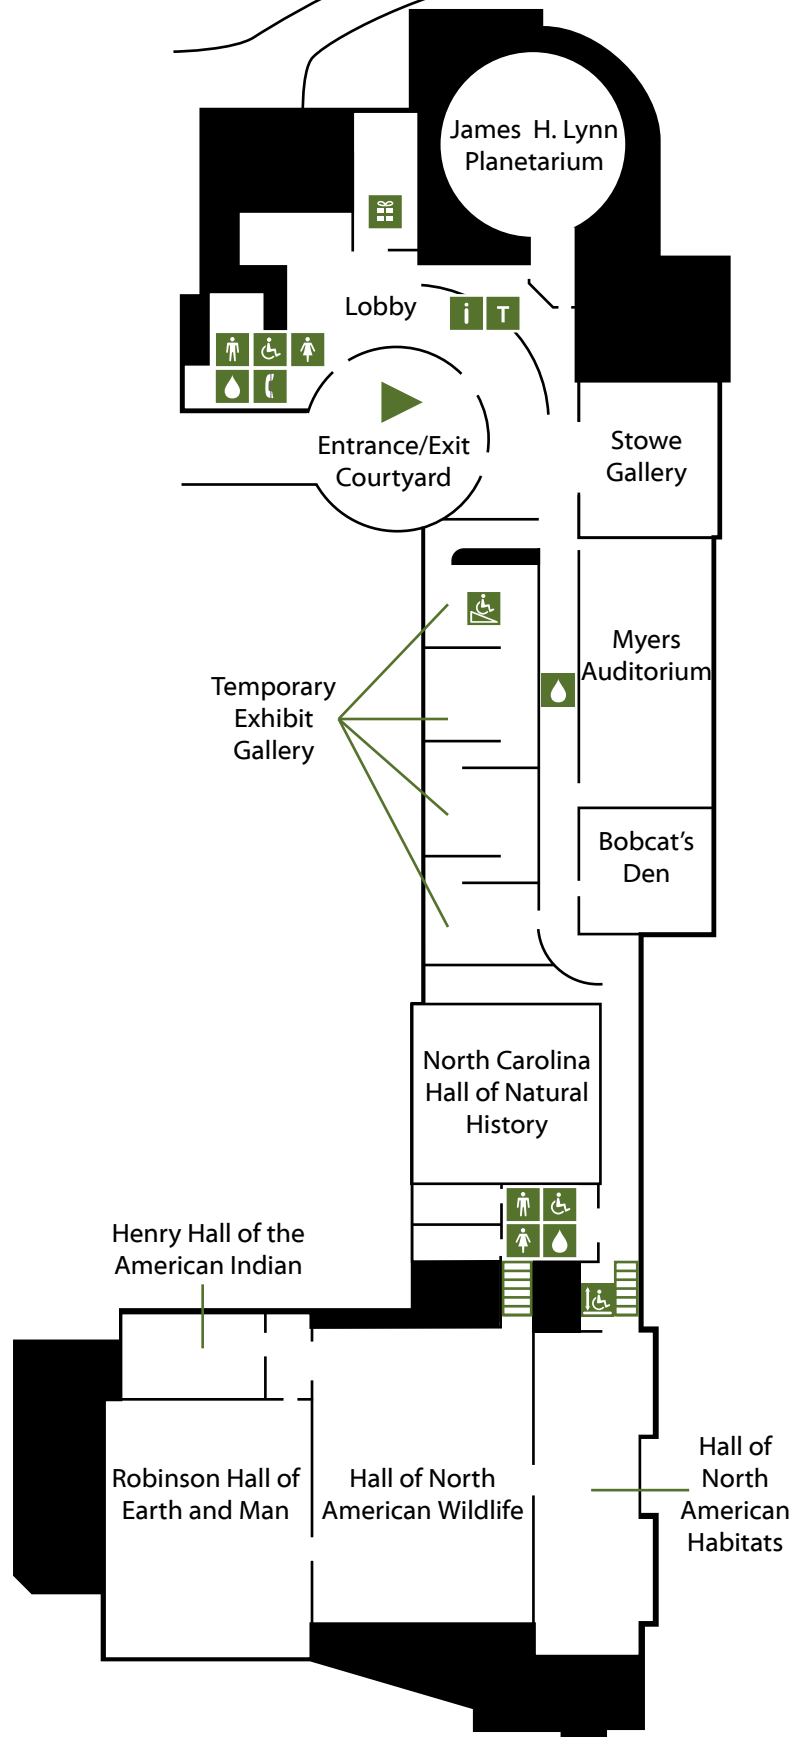

The Schiele

Museum of Natural History

A Natural Adventure

Museum Floor Plan

Address:

1500 East Garrison Boulevard
Gastonia, North Carolina 28054

Hours:

Monday - Saturday: 9:00 am - 5:00 pm
Sunday: 1:00 pm - 5:00 pm

Phone:

704-866-6900

Website:

www.schielemuseum.org

	HANDICAPPED-ACCESSIBLE LIFT
	HANDICAPPED-ACCESSIBLE RAMP
	HANDICAPPED-ACCESSIBLE RESTROOM
	INFORMATION
	MEN'S RESTROOM
	MUSEUM ENTRANCE
	MUSEUM STORE
	STAIRS
	TELEPHONE
	TICKET SALES
	WATER FOUNTAIN
	WOMEN'S RESTROOM

Museum Grounds & Trail Map